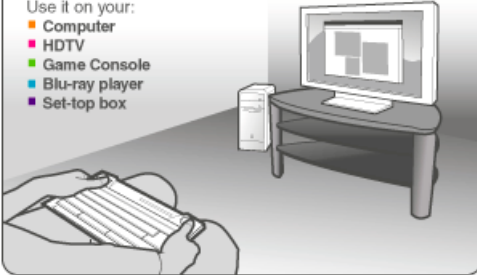

2.4GHz Multimedia Keyboard with Laser Trackball and Scroll Wheel

How does it work?

Works on consumer electronic devices that support USB keyboard / mouse (HID profile)!

Use it on your:

- Computer
- HDTV
- Game Console
- Blu-ray player
- Set-top box

Requirements:

- Computer / Device*
  - 1 USB port
- Operating System**
  - Windows XP
  - Windows Vista (32-bit / 64-bit)
  - Windows 7 (32-bit / 64-bit)
  - Mac OS X v10.3.9 or later***

*Device must support USB HID keyboard device and USB HID-compliant mouse in order to have the keyboard and mouse functionality respectively.

**Media Center hotkeys are only supported with the operating systems that have Microsoft Windows Media Center.

*** Some Mac special keys may not work

Package Contents:

- 1 x 2.4GHz Multimedia Keyboard
- 1 x USB RF Receiver
- 1 x Cleaning Cloth
- 2 x AA Battery
- 1 x Quick Start Guide
- 1 x Warranty Card

SPECIFICATIONS

Function		Dimensions	
Radio Frequency	2.4GHz	Unit Dimensions	
Connectors		Width	14.125in.
USB	RF Receiver	Height	6.5in.
Power Switch	ON/OFF	Depth	1.5in.
Operating Range	Up to 10m (33ft)	Unit Package Dimensions	
Operating System Support	Windows XP Windows Vista 32/64; Mac* OS X or later; *Multimedia keys not supported	Width	15.75in.
Resolution	400/800/1200 DPI Trackball Resolution	Height	8.5in.
Battery Type	2 x AA Alakline Battery	Depth	1.875in.
Number of Channel	8	Master Carton	
Channels	78	Width	12.675in.
Housing		Height	9.25in.
Case	Plastic	Depth	16.375in.
		Master Carton Qty.	6
		Weight	
		Master Carton Wt.	15lb
		Unit Pack Wt.	2.26lb
		Unit Wt. w/accessories	1.42lb
		Unit Wt.	1.26lb